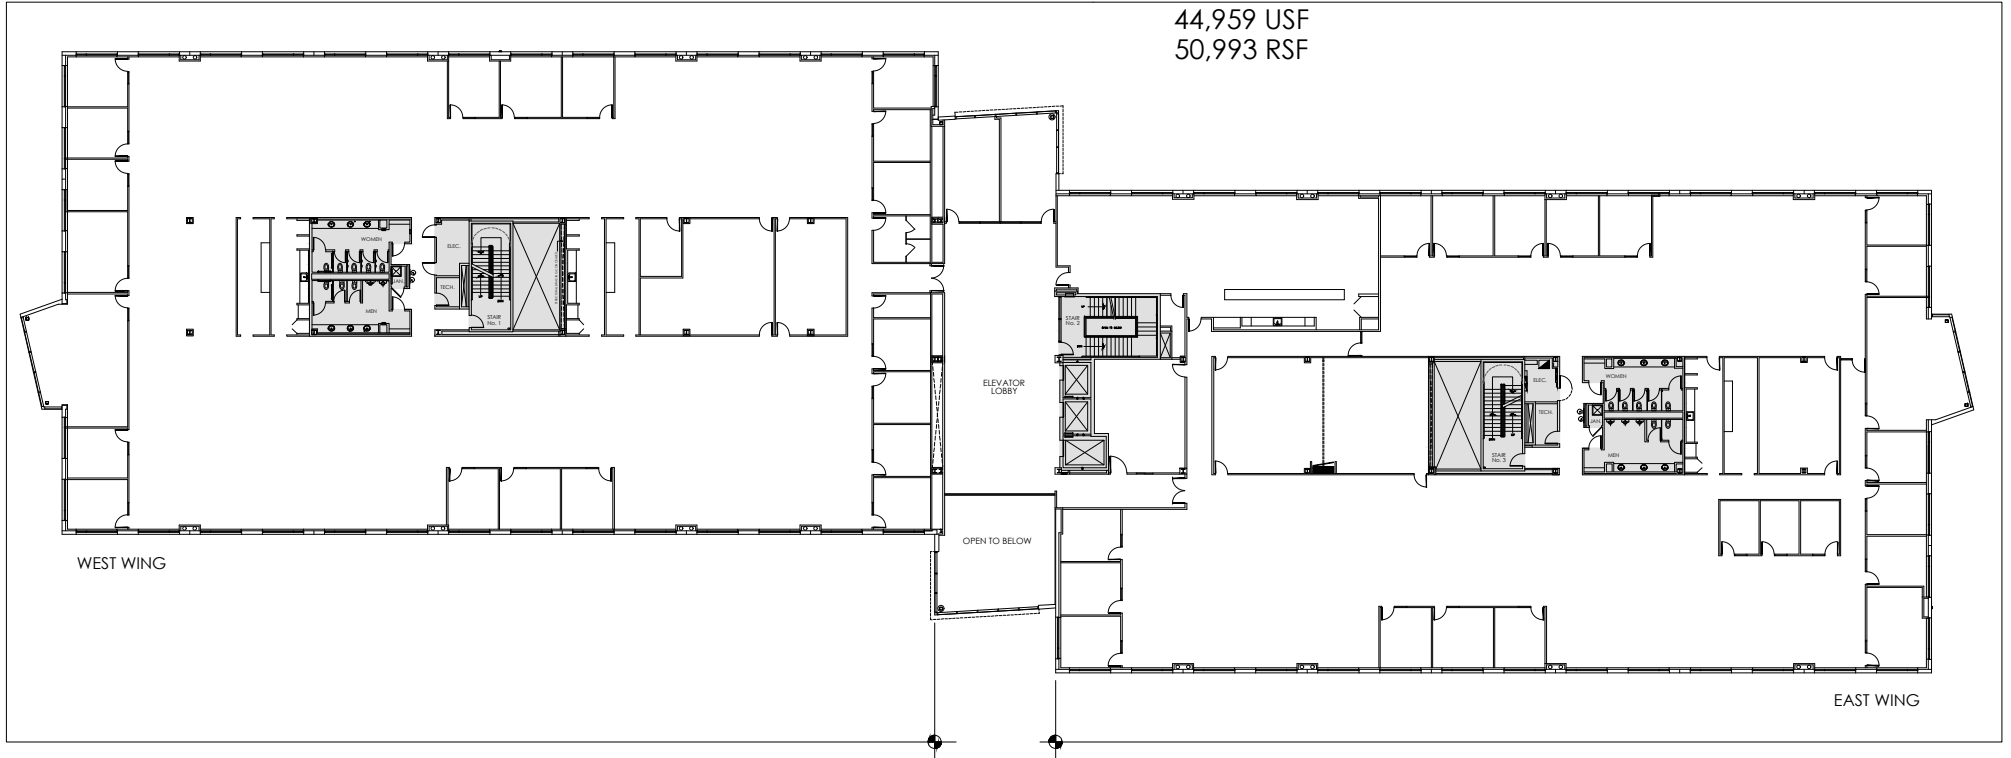

SUITE 200
44,959 USF
50,993 RSF

i NTELLICENTER

FLOOR: SECOND
DATE: 09-28-22

entos design

5400 LBJ Freeway, Suite 125
Dallas, Texas 75240
972.770.2222
www.entosdesign.com